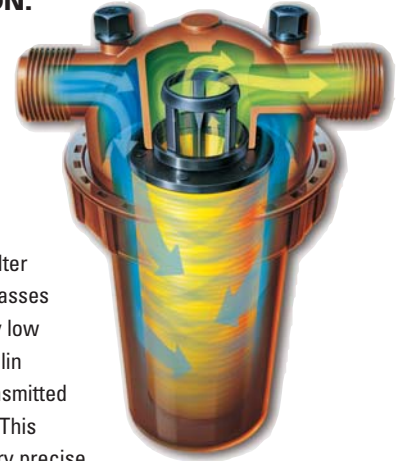

### Features/Benefits

- Helps eliminate root intrusion
- Replaceable Techfilter cartridge allows for renewal of protection
- Evenly delivers a low concentration of trifluralin to all drippers throughout the system
- Sealed packaging dramatically extends shelf life and adds to filter replacement convenience
- Easy, no-touch installation and replacement of trifluralin disc rings
- Provides ultra-efficient water filtration with performance far superior to screen-type filters
- Renewable warranty, activated when filter cartridges are installed and registered, gives the opportunity for a lifetime of protection
- Recommended filtration: 120 mesh
- Maximum pressure: 140 psi

### INSURANCE AGAINST ROOT INTRUSION.

Our revolutionary Techfilter protects against roots invading the system. Here's how it works: Trifluralin is incorporated into the replacement disc ring assemblies inside the filter housing. When water passes through the filter, a very low concentration of trifluralin (parts per billion) is transmitted throughout the system. This technology provides very precise and even distribution of trifluralin throughout the piping network and effectively inhibits root growth into the dripper outlets.